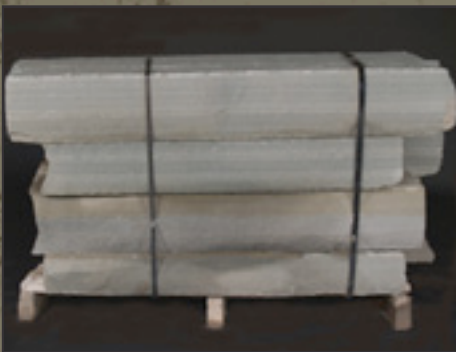

STEPS

Bluestone Guillotine